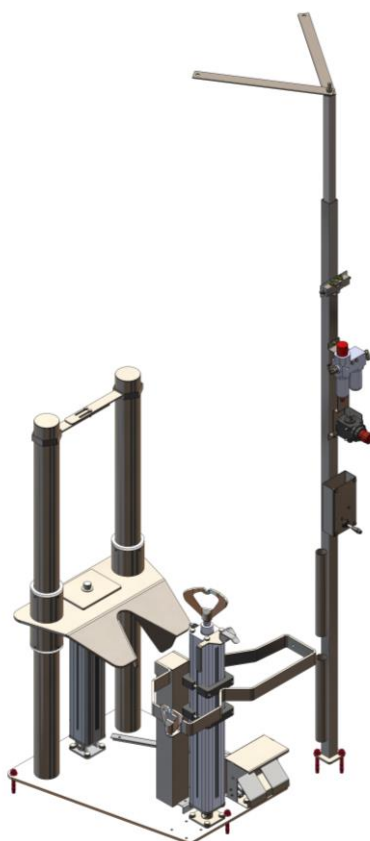

SHEEP BELLY SKIN PULLER

Peel the sheep skin off below the top of the sternum

Adjustable support allowing to change the piston angle according to the size of the sheep

Easy to use
Pneumatic system

With Power supply (Telescopic rod, oil filter, lever control distributor)

Main characteristics

Animals	Ovines
Activation	By foot
Size	Made to mesure
Air pressure	4-6 bars
Raw material	304 Stainless steel
Additional products	Sterilizer, tie puller
TERMET part number	3913