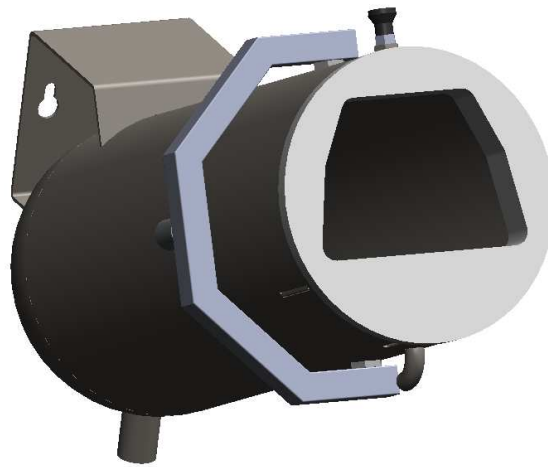

## ONE HAND WASHSTAND

Washing by  
water spray  
with water at  
45°C

Optimized water  
and energy  
consumption

Reduced  
washing time  
Only one hand

Automatic start  
with inductive  
sensor

### Main characteristics

Cleaned product	Operator hand
Height	308 mm
Width	232 mm
Depth	268 mm
Watertightness	IP66
Cycle duration	3s to 60s
Raw material	Stainless steel
Additional products	2 hands washstand
TERMET part number	5442