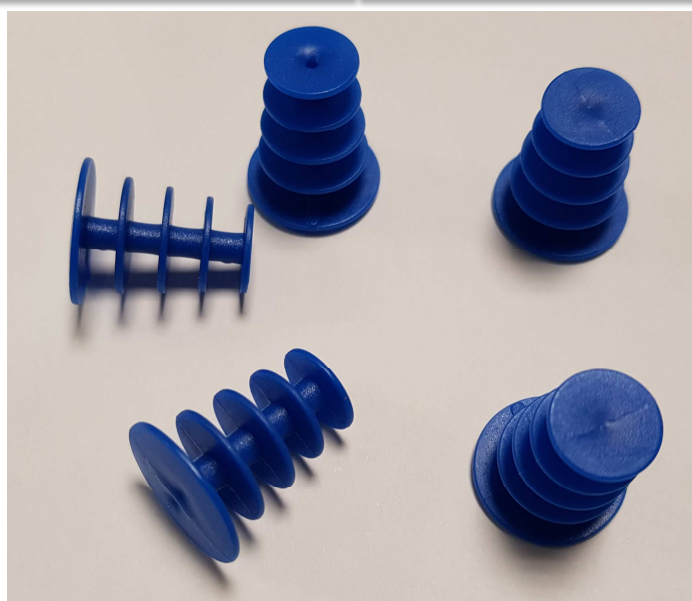

BLUE FRONTAL PLUG

Easily visible with its blue color

Simple to introduce and sealing guaranteed

Hygiene guaranteed in frontal area

Stainless steel distributor available in option

Main characteristics

Animals	Cattle
Height	20 mm
Maximum diameter	17 mm
Number of rings	5
Color	Blue
Raw material	Food compatible plastic
Additional product	Dispenser
TERMET part numbers:	
Packaging of 2000 parts	5944
Packaging of 10000 parts	5808