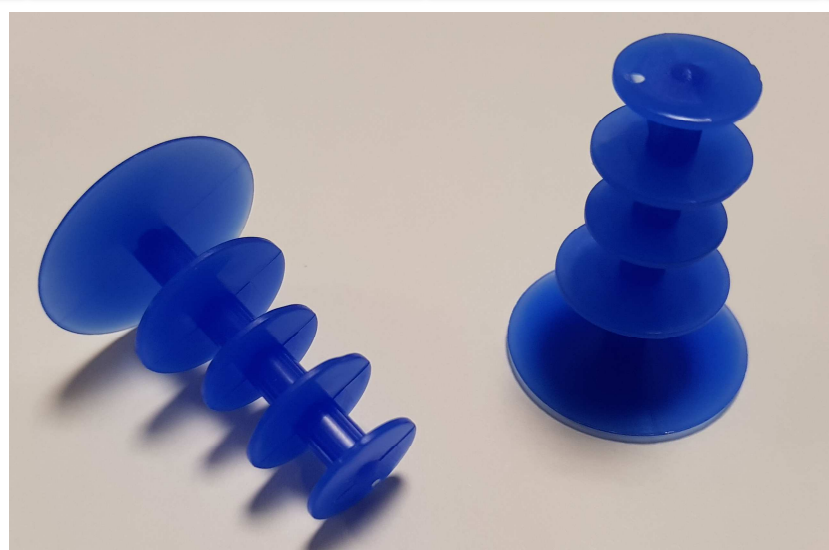

# MEX FRONTAL PLUG

Easily visible with its blue color

Simple to introduce and sealing guaranteed

Hygiene guaranteed in frontal area

Stainless steel distributor available in option

## Main characteristics

Animals	Cattle
Height	35 mm
Maximum diameter	25 mm
Number of rings	5
Color	Blue
Raw material	Food compatible plastic
Additional product	Dispenser
TERMET part number:	
Packaging of 5000 parts	5956